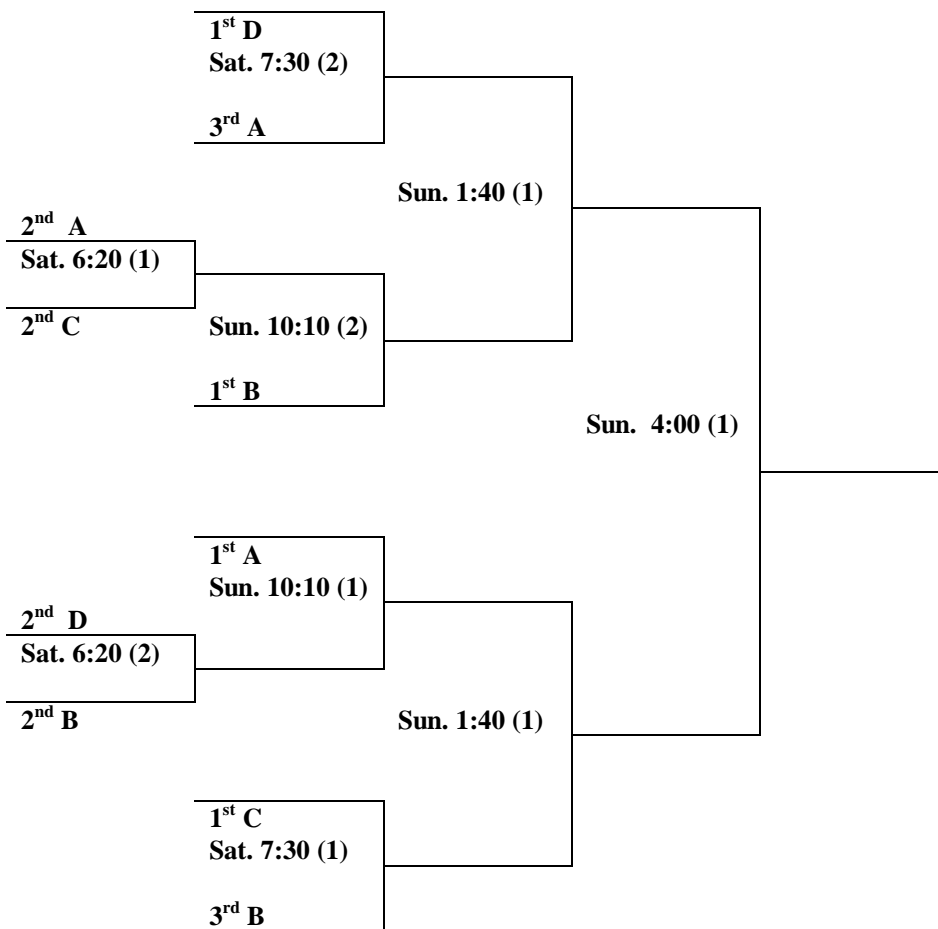

- (1) Sports Academy
- (2) McKinley Middle
- (3) Christian Life

5TH ANNUAL LOUISIANA ROUND BALL CLASSIC April 16-18, 2010

12 & under
Bracket