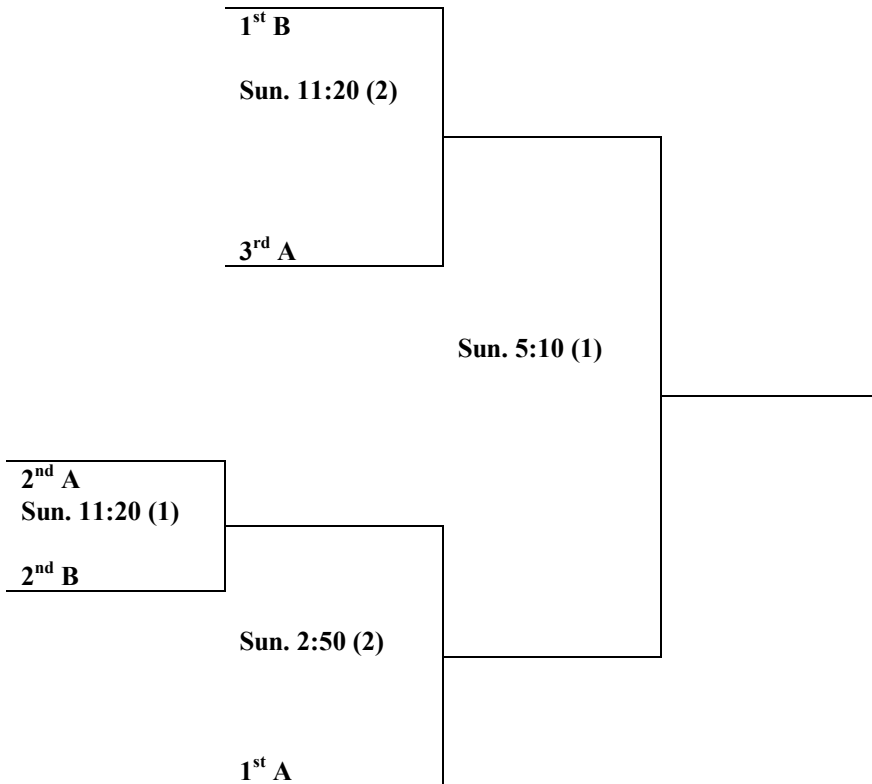

**5TH ANNUAL
LOUISIANA ROUND BALL CLASSIC
April 16-18, 2010**

**15 & under
Bracket**