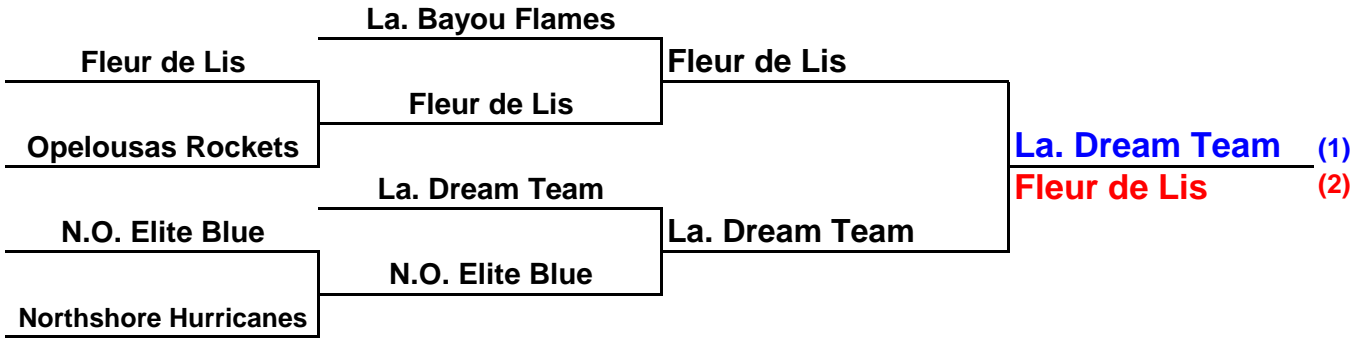

2010 Big Easy Spartan Classic - 9/u

home on top
vist. on bottom

2010 Big Easy Spartan Classic - 11/u

W		L		Pool A - 11u			
3	0	A 1	N.O. Revolution - 11				
1	2	A 2	Henderson Elite				
2	1	A 3	SELA Warriors				
0	3	A 4	N.O. Revolution - 10				
Teams	Date	Time	Site	Results			
A 1 v A 3	Sat	3:00pm	2	A 1	31	A 3	30
A 2 v A 4	Sat	4:00pm	4	A 2	34	A 4	33
A 2 v A 1	Sat	Noon	4	A 2	6	A 1	18
A 3 v A 4	Sat	1:00pm	1	A 3	32	A 4	29
A 1 v A 4	SUN	Noon	3	A 1	28	A 4	21
A 3 v A 2	SUN	Noon	4	A 3	30	A 2	24

Champions - N.O. Revolution(11)

Runner-Ups - SELA Warriors

2010 Big Easy Spartan Classic - 13/u

home on top
vist. on bottom

2010 Big Easy Spartan Classic - 14/u

home on top
vist. on bottom

2010 Big Easy Spartan Classic - 15/u

home on top
vist. on bottom

2010 Big Easy Spartan Classic - 16/u

home on top
vist. on bottom

2010 Big Easy Spartan Classic - 17/u

home on top
vist. on bottom