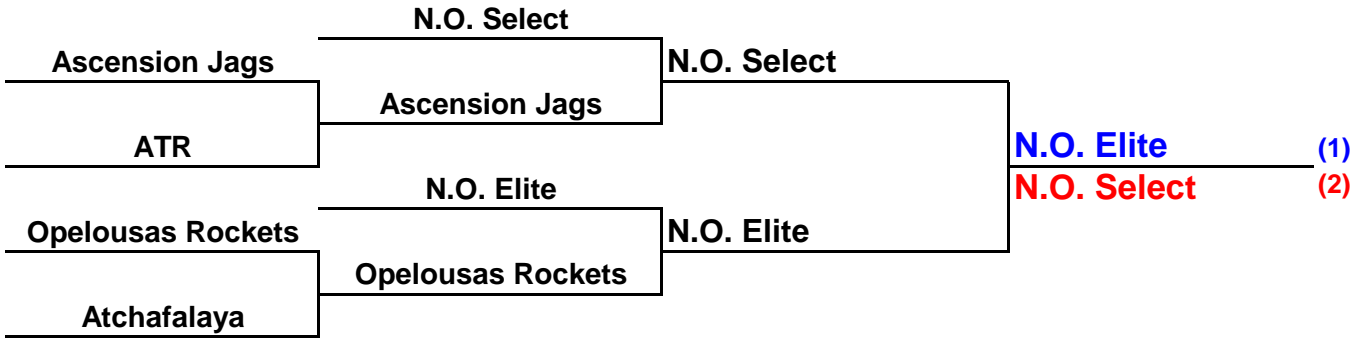

2010 Big Easy Spartan Classic - 9/u

home on top
vist. on bottom

2010 Big Easy Spartan Classic - 11/u

W		L		Pool A - 11u			
3	0	A 1	N.O. Revolution - 11				
1	2	A 2	Henderson Elite				
2	1	A 3	SELA Warriors				
0	3	A 4	N.O. Revolution - 10				
Teams	Date	Time	Site	Results			
A 1 v A 3	Sat	3:00pm	2	A 1	31	A 3	30
A 2 v A 4	Sat	4:00pm	4	A 2	34	A 4	33
A 2 v A 1	Sat	Noon	4	A 2	6	A 1	18
A 3 v A 4	Sat	1:00pm	1	A 3	32	A 4	29
A 1 v A 4	SUN	Noon	3	A 1	28	A 4	21
A 3 v A 2	SUN	Noon	4	A 3	30	A 2	24

Champions - N.O. Revolution(11)

Runner-Ups - SELA Warriors

2010 Big Easy Spartan Classic - 13/u

home on top
vist. on bottom

2010 Big Easy Spartan Classic - 14/u

home on top
vist. on bottom

2010 Big Easy Spartan Classic - 15/u

home on top
vist. on bottom

2010 Big Easy Spartan Classic - 16/u

home on top
vist. on bottom

2010 Big Easy Spartan Classic - 17/u

home on top
vist. on bottom