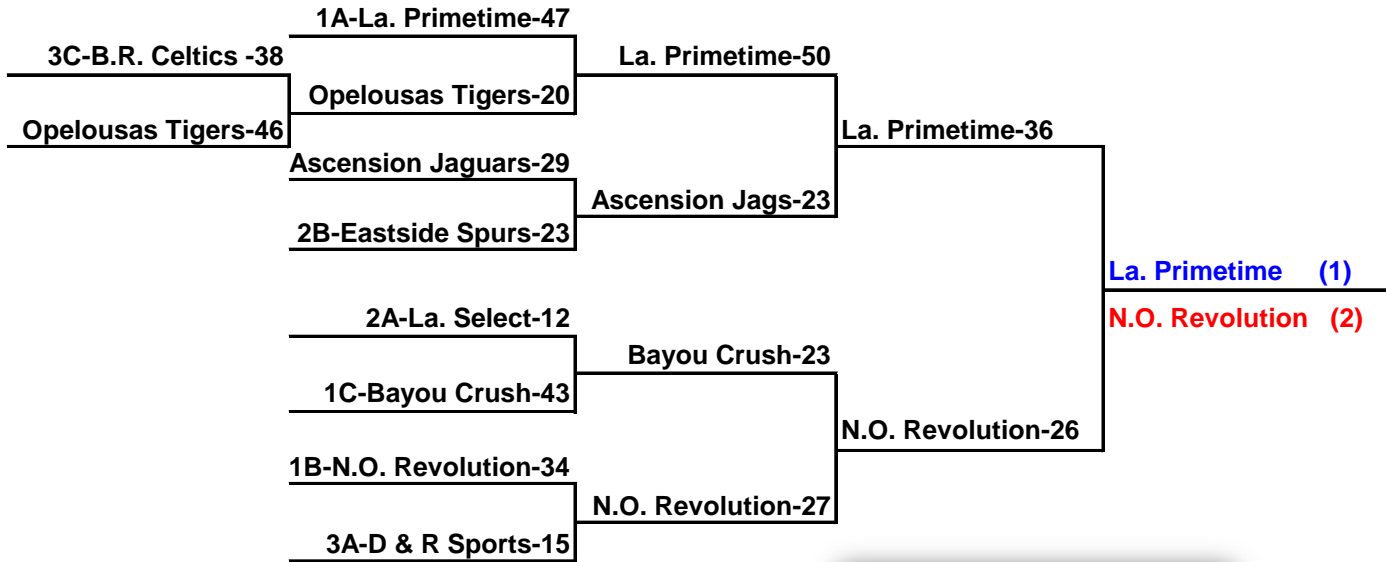

2010 SAAU New Orleans (NOLA) Super Regional 11u