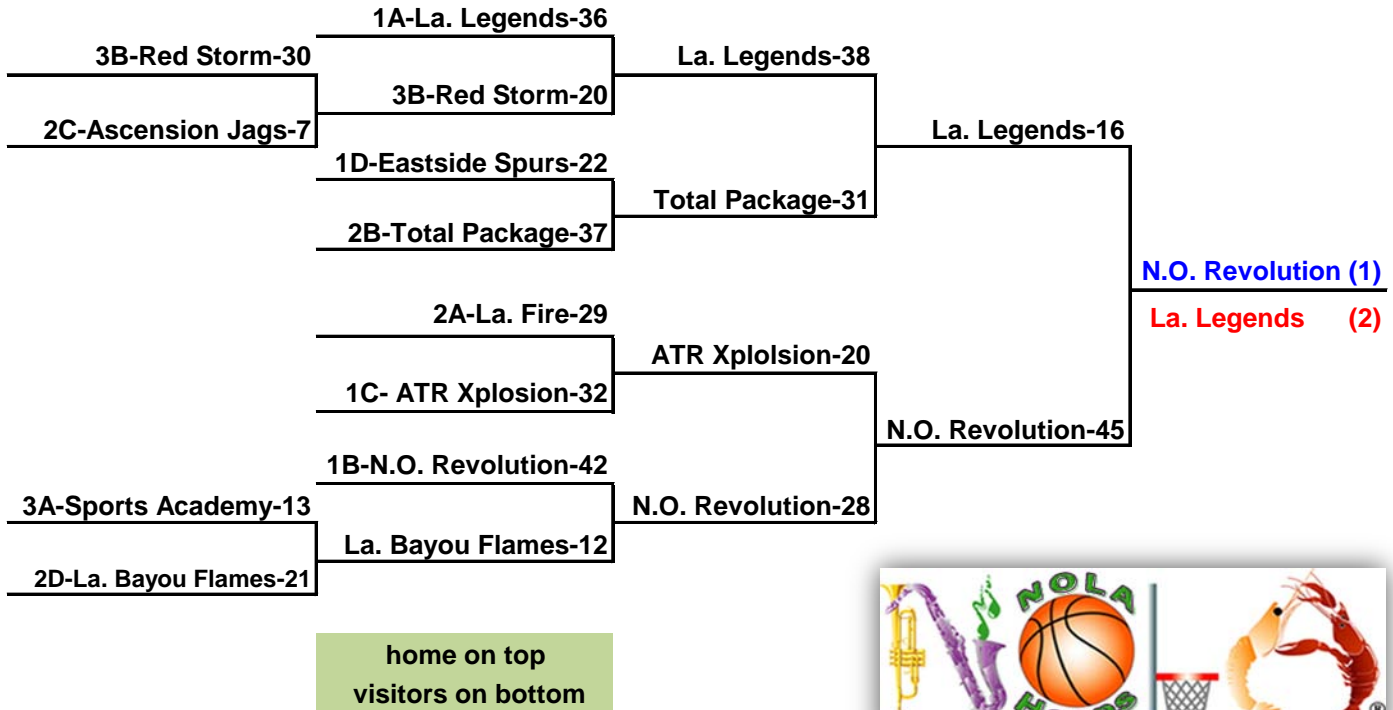

2010 SAAU New Orleans (NOLA) Super Regional 10u