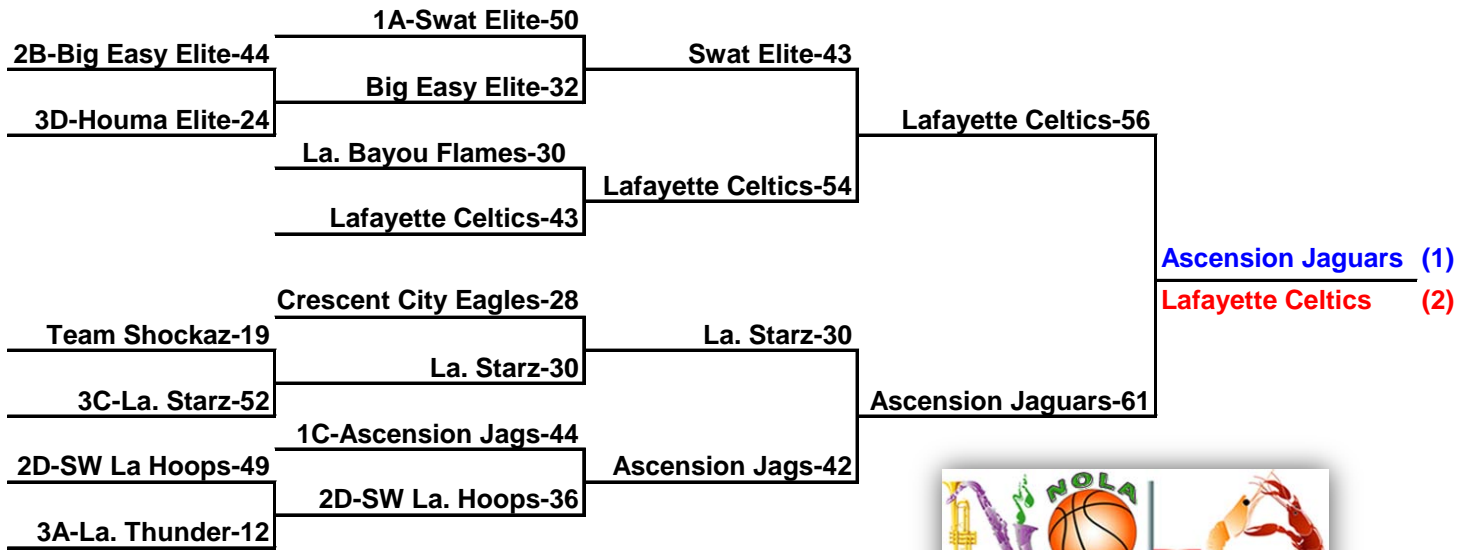

2010 SAAU New Orleans (NOLA) Super Regional 13/u

home on top
vist. on bottom