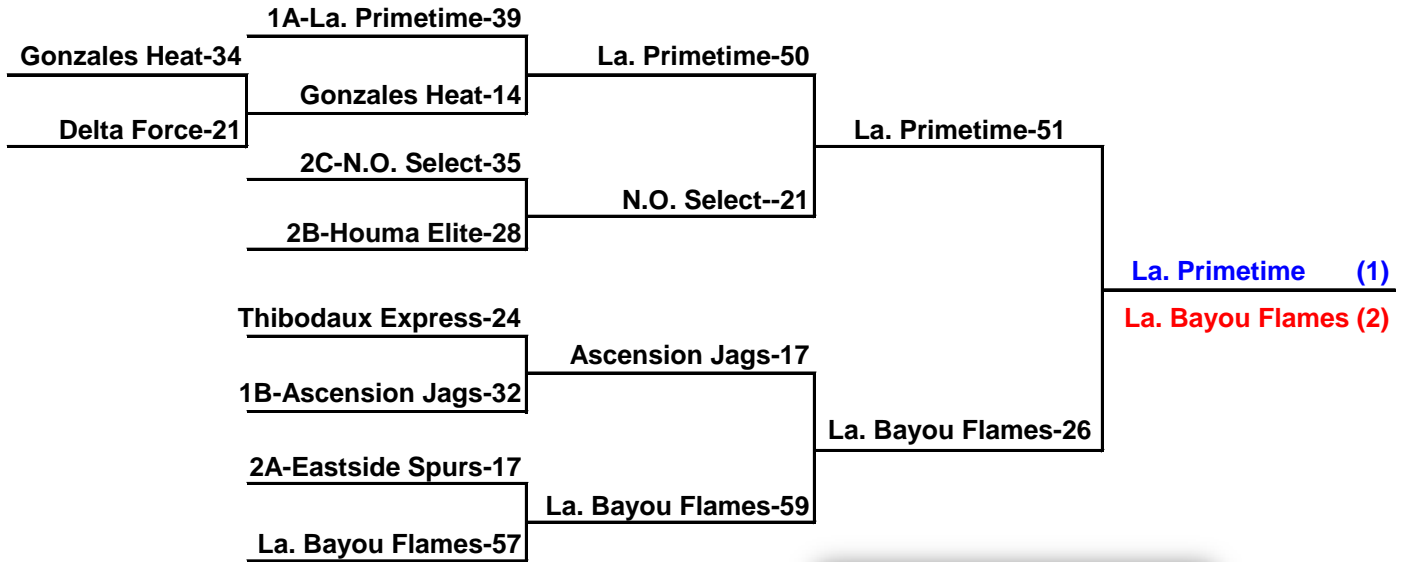

2010 SAAU New Orleans (NOLA) Super Regional 12u

home on top