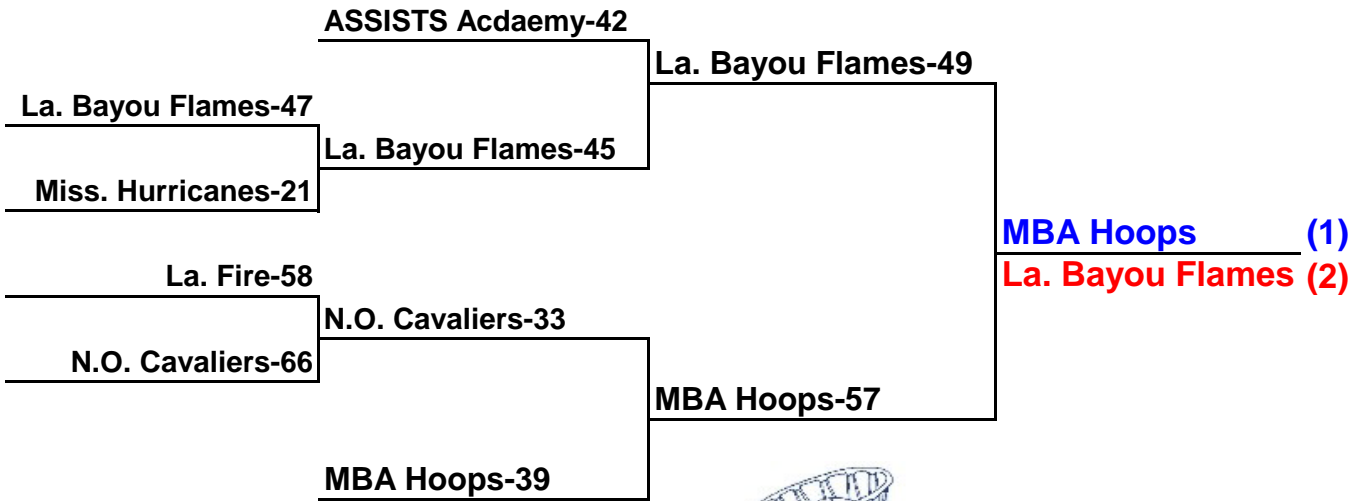

2010 SAAU MONROE Super Regional 14/u

home on top of bracket
visitor on bottom of bracket