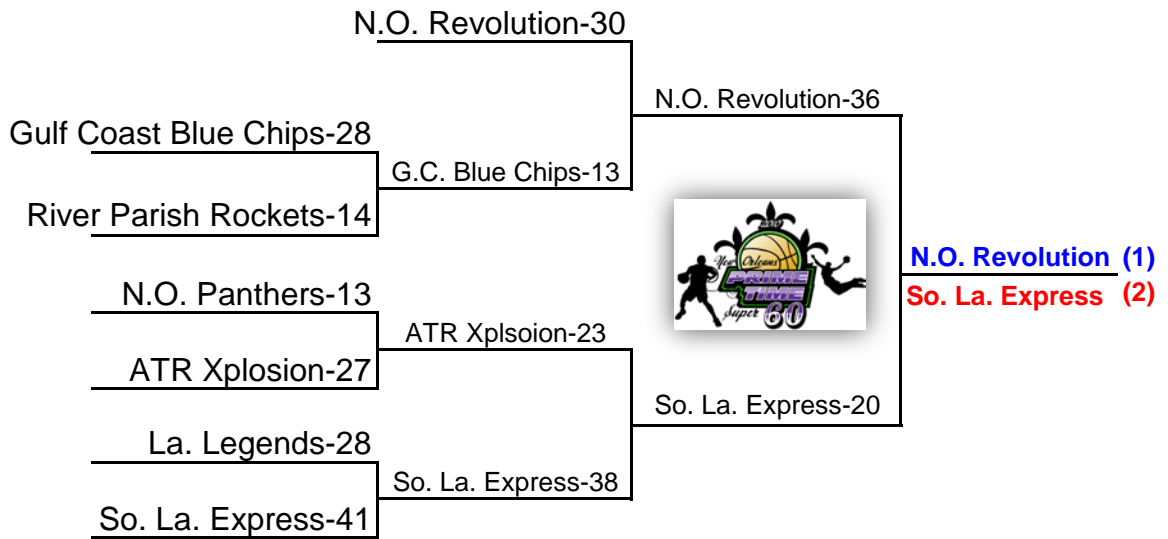

2010 Primetime SUPER 60 Classic - 10u

[home on top](#)
[vist. on bottom](#)