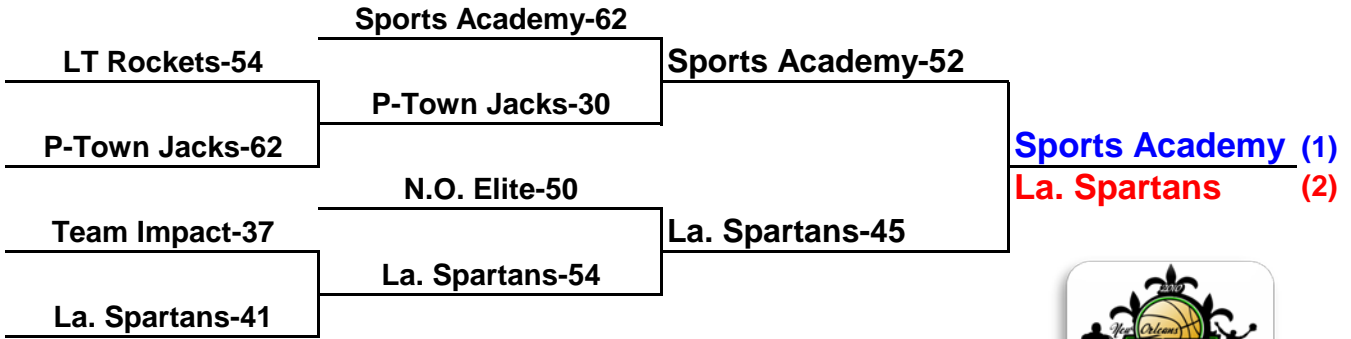

2010 Primetime SUPER 60 Classic 17/u

home on top
vist. on bottom