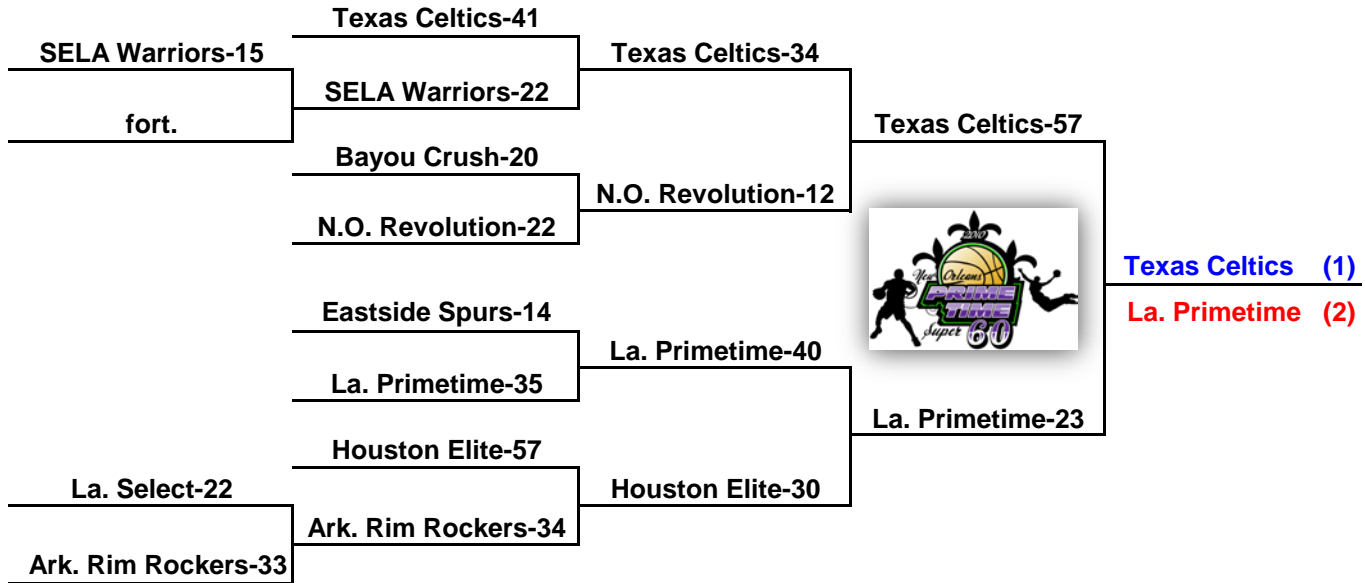

2010 Primetime SUPER 60 Classic - 11u