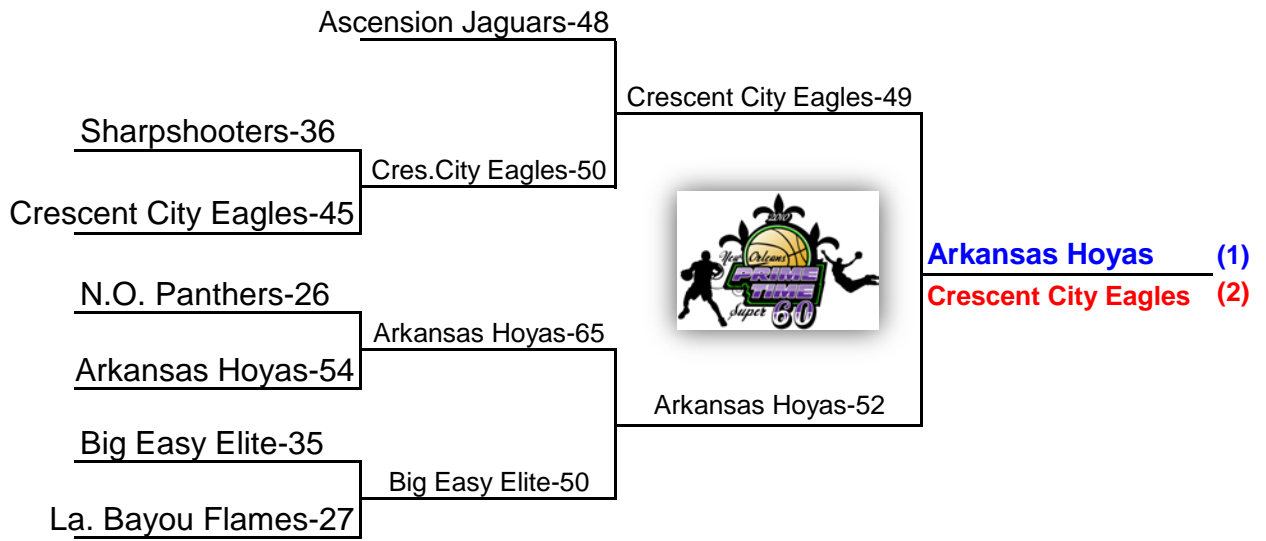

2010 Primetime SUPER 60 Classic - 13u