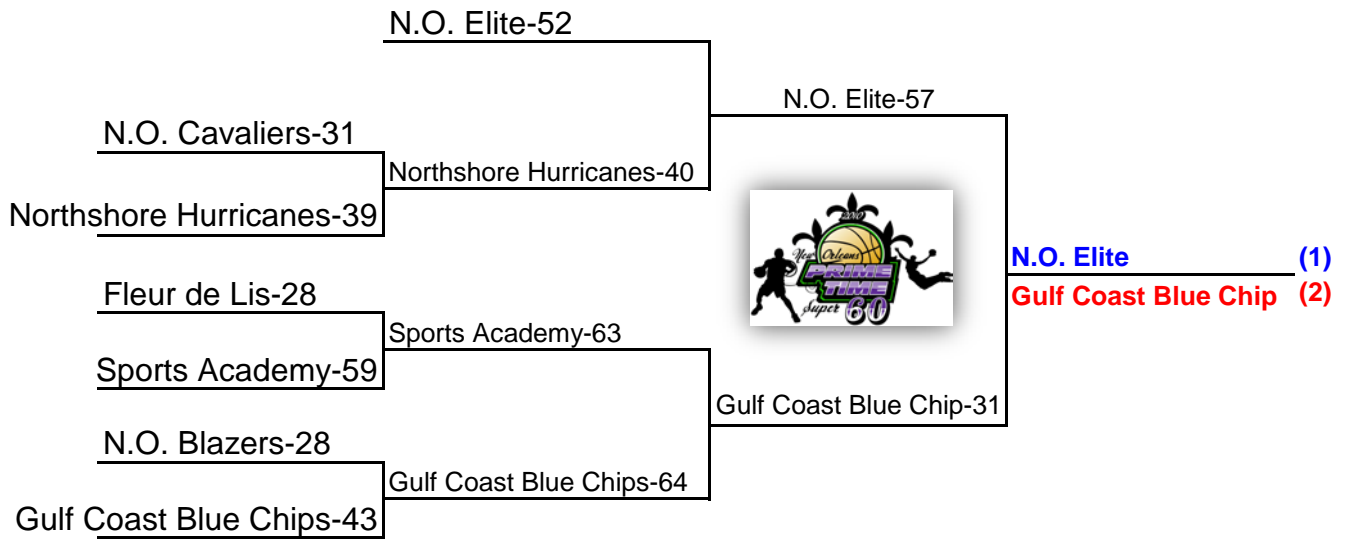

2010 Primetime SUPER 60 Classic - 14u