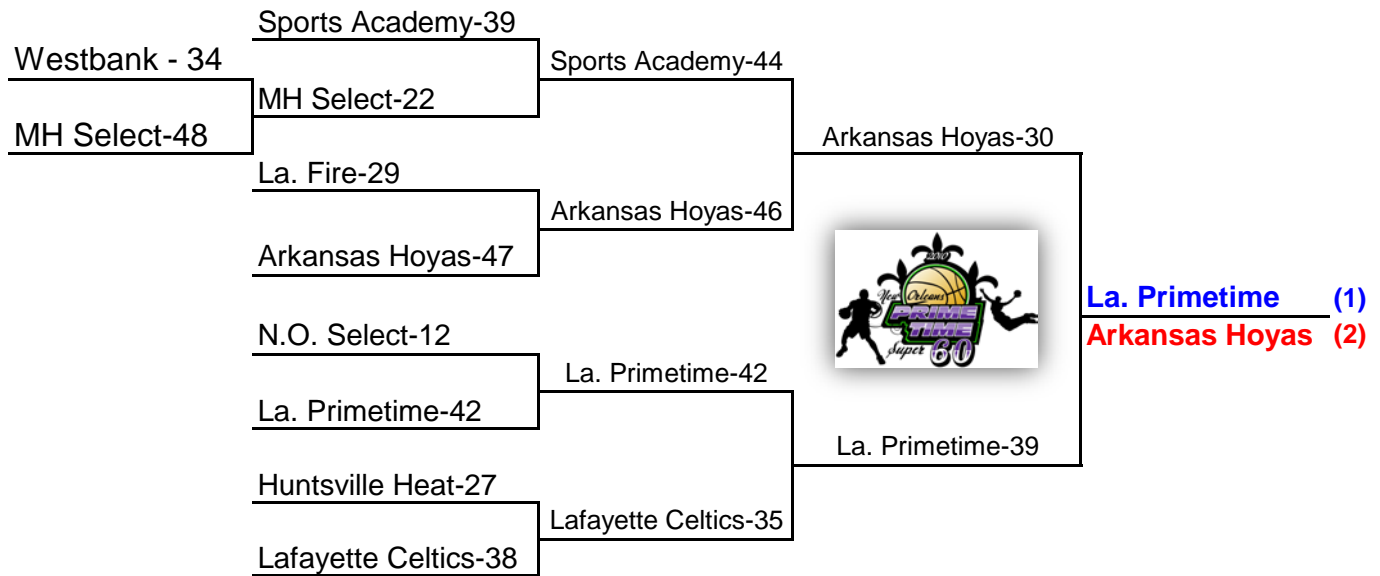

2010 Primetime SUPER 60 Classic - 12u