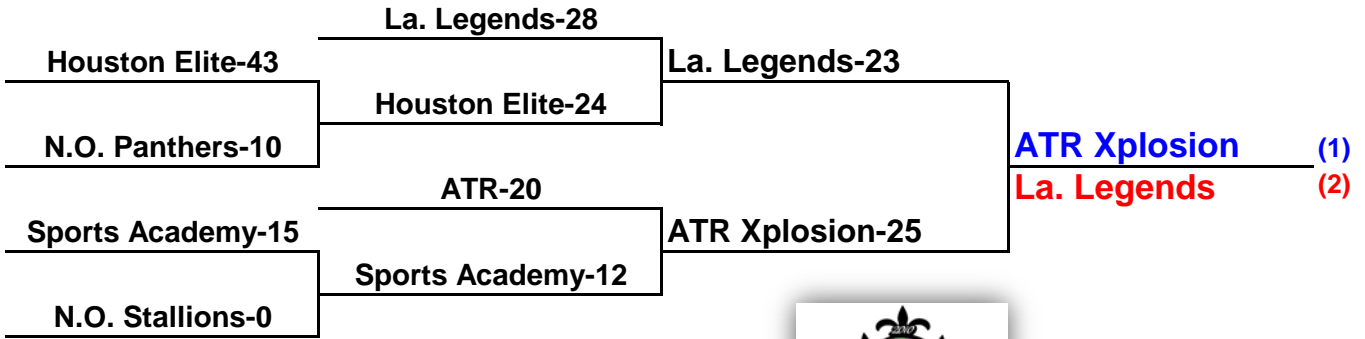

2010 Primetime SUPER 60 Classic 9/u

home on top
vist. on bottom