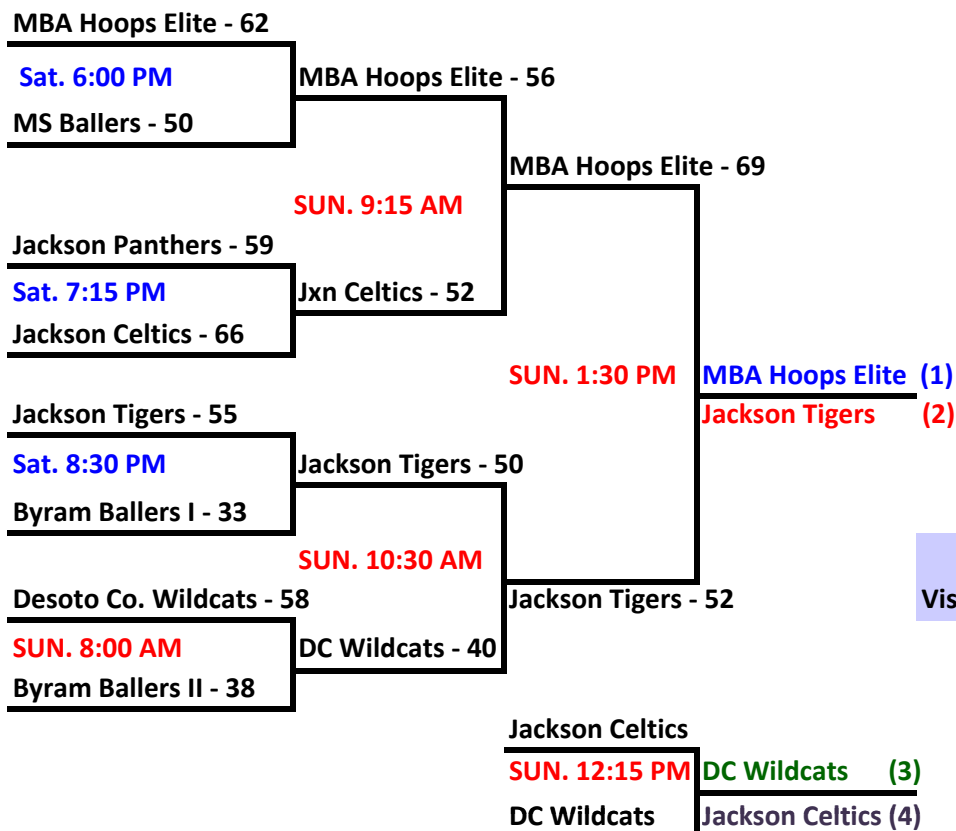

Court 1 = Murrah HS (1400 Murrah Dr. Jackson, MS 39202)

Teams MUST arrive at the gym site AT LEAST 30 min. BEFORE scheduled game time as games CAN & will begin early. NOT for the 1st game of the day!

Players MUST be in FULL uniform to enter the Gym!