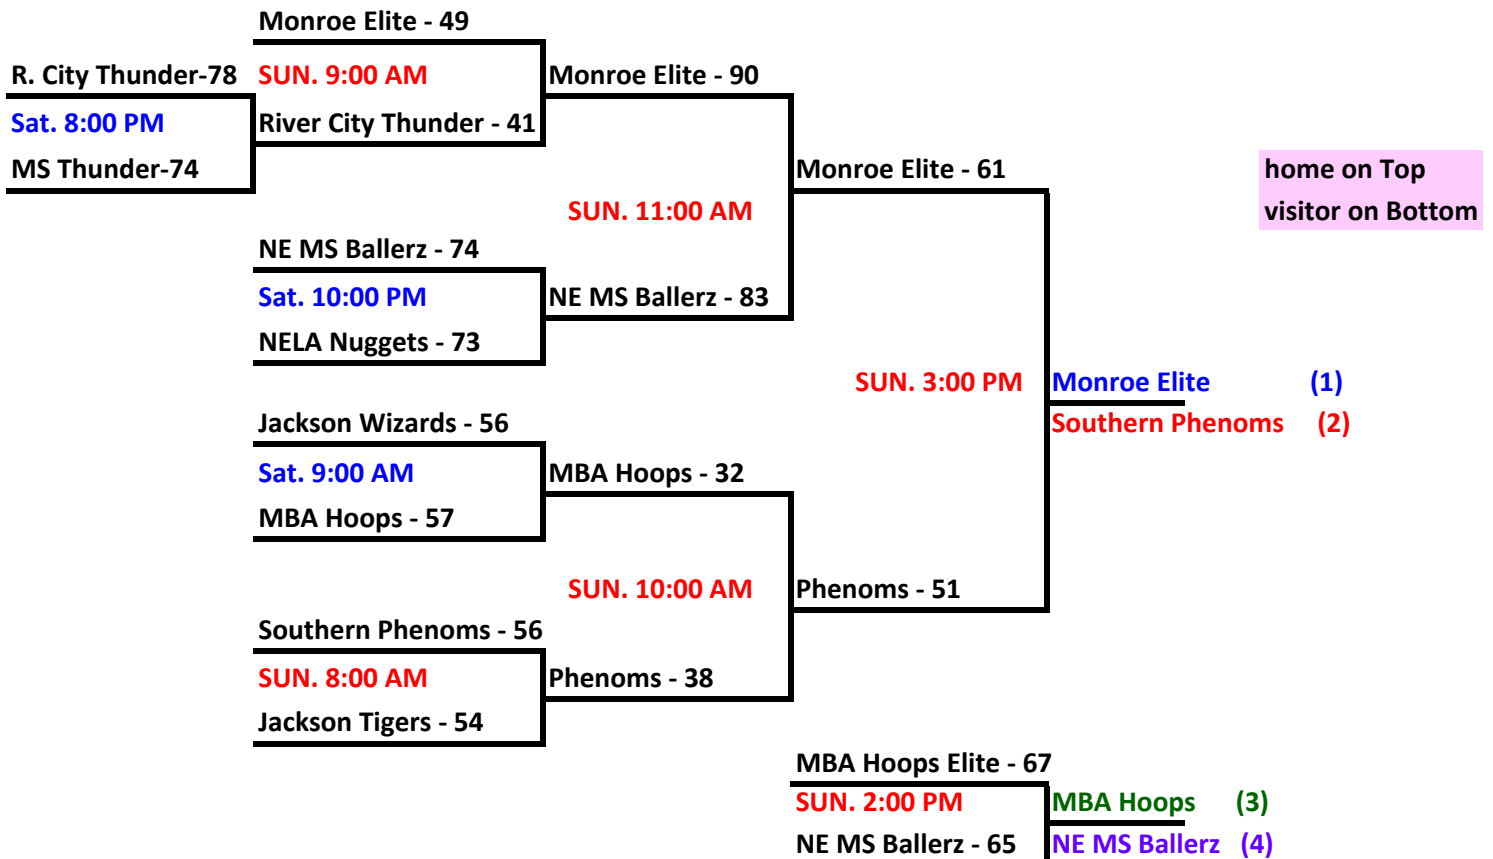

SAAU 2011 Mississippi District Championship - 10th Grade

POOL A

W	L
1	1
1	1
1	1

A1	Monroe Elite	-5 +14 +9	1st
A2	Jackson Wizards	+7 -14 -7	3rd
A3	Southern Phenoms	-7 +5 -2	2nd

Teams	Day	Time	Court	Results
A2 v A3	Fri	6:00 PM	1	A2 <u>56</u> A3 <u>49</u>
A3 v A1	Sat	9:00 AM	1	A3 <u>65</u> A1 <u>60</u>
A1 v A2	Sat	2:00 PM	1	A1 <u>56</u> A2 <u>42</u>

POOL B

W	L
2	0
0	2
1	1

B1	MBA Hoops Elite	1st
B2	Mississippi Thunder	3rd
B3	NELA Nuggets	2nd

Teams	Day	Time	Court	Results
B1 v B2	Fri	9:00 PM	1	B1 <u>81</u> B2 <u>56</u>
B3 v B1	Sat	10:00 AM	1	B3 <u>51</u> B1 <u>57</u>
B2 v B3	Sat	3:00 PM	1	B2 <u>57</u> B3 <u>70</u>

POOL C

W	L
1	1
2	0
0	2

C1	Northeast MS Ballerz	2nd
C2	Jackson Tigers	1st
C3	River City Thunder	3rd

Teams	Day	Time	Court	Results
C2 v C3	Fri	10:00 PM	1	C2 <u>69</u> C3 <u>39</u>
C3 v C1	Sat	12:00 PM	1	C3 <u>66</u> C1 <u>71</u>
C1 v C2	Sat	4:00 PM	1	C1 <u>62</u> C2 <u>84</u>