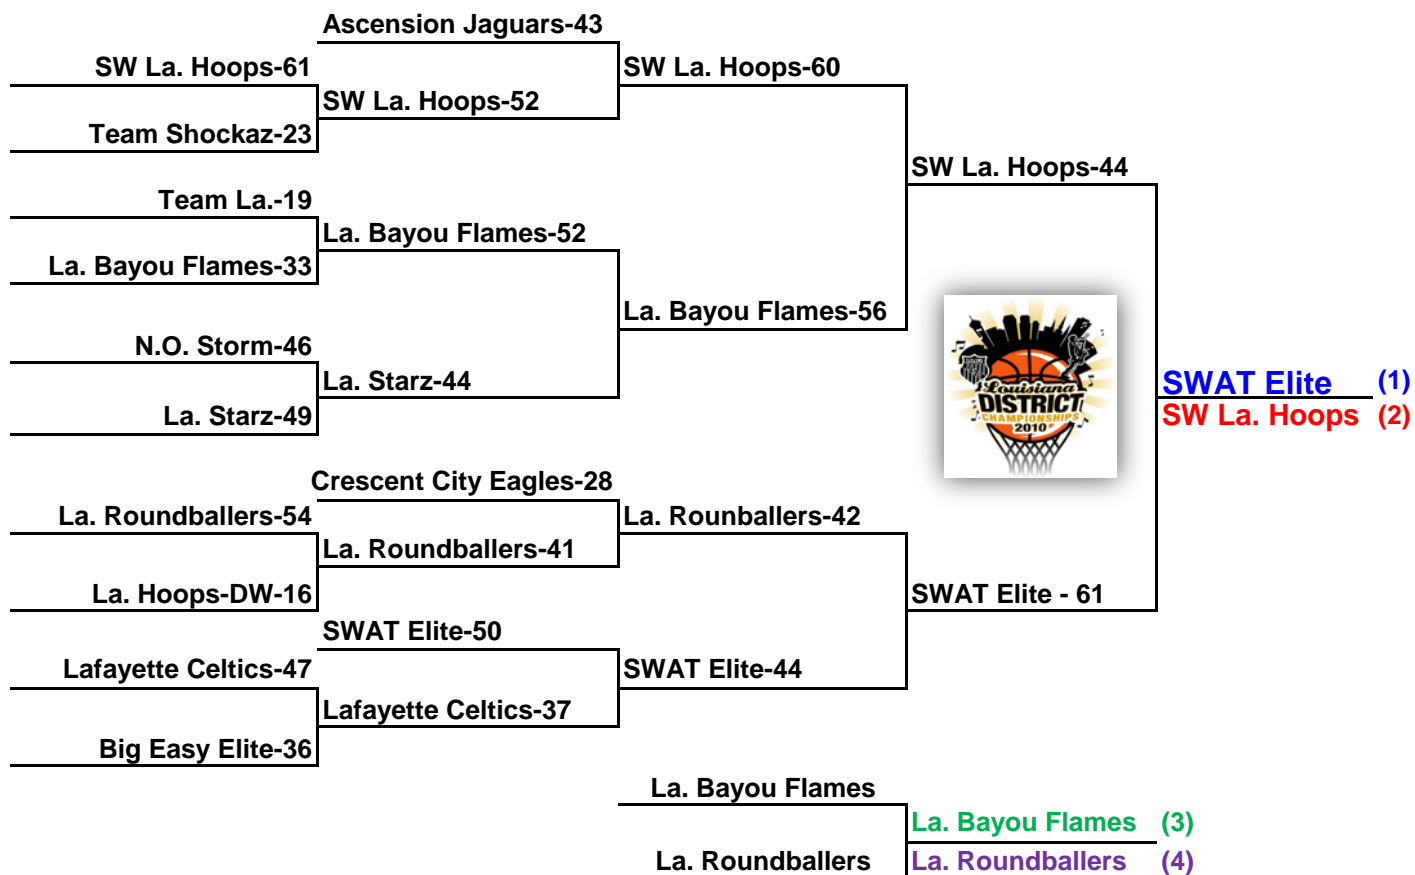

# SAAU 2010 Louisiana DISTRICT Championship 13u

# SAAU 2010 Louisiana DISTRICT Championship 13u

Pool A									
W	L								
2	0	A 1	<b>Ascension Jaguars</b>					<b>1st</b>	
0	2	A 2	<b>Team La.</b>					<b>3rd</b>	
1	1	A 3	<b>La. Roundballers</b>					<b>2nd</b>	
Teams		Date	Time	Site	Results				
A 1 v A 3	Sat	6:00pm	1	A 1	32	A 3	31		
A 2 v A 3	Sat	2:00pm	3	A 2	23	A 3	39		
A 1 v A 2	Sat	Noon	5	A 1	55	A 2	38		