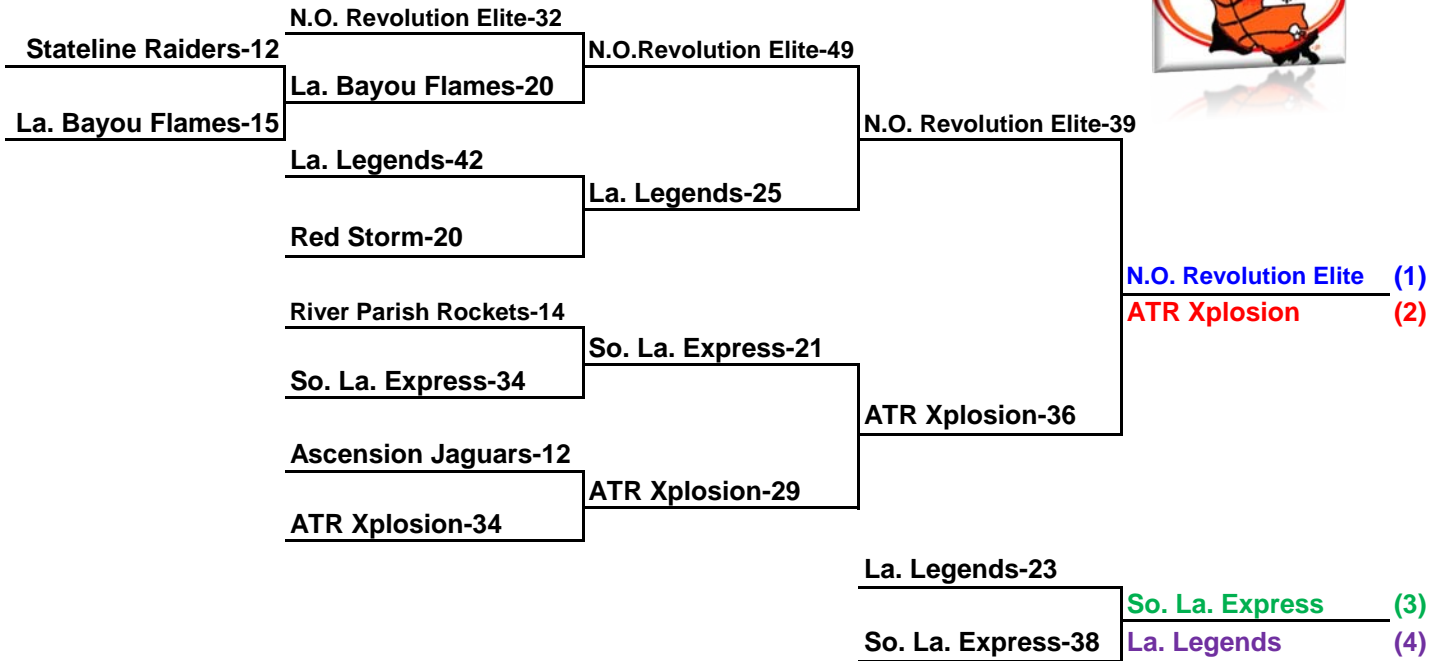

SAAU 2010 Louisiana DISTRICT Championship 10u

SAAU 2010 Louisiana DISTRICT Championship 10u

W		L		Pool A			
2	0	A 1	N.O. Revolution Elite			1st	
0	2	A 2	River Parish Rockets			3rd	
1	1	A 3	Ascension Jaguars			2nd	
Teams	Date	Time	Site	Results			
A 1 v A 3	Sat	2:40pm	3	A 1	27	A 3	5
A 2 v A 3	Sat	11:20AM	2	A 2	19	A 3	24
A 1 v A 2	Sat	5:00pm	2	A 1	43	A 2	15

W		L		Pool B			
2	0	B 1	South La. Express			1st	
1	1	B 2	Red Storm			2nd	
0	2	B 3	La. Bayou Flames			3rd	
Teams	Date	Time	Site	Results			
B 1 v B 3	Sat	12:20pm	4	B 1	39	B 3	11
B 2 v B 3	Sat	9:00AM	4	B 2	25	B 3	9
B 1 v B 2	Sat	3:50pm	4	B 1	39	B 2	22

W		L		Pool C			
1	1	C 1	La. Legends			2nd	
2	0	C 2	ATR Xplosion			1st	
0	2	C 3	Stateline Raiders			3rd	
Teams	Date	Time	Site	Results			
C 1 v C 3	Sat	9:00 AM	1	C 1	34	C 3	14
C 2 v C 3	Sat	11:20AM	1	C 2	45	C 3	18
C 1 v C 2	Sat	2:40pm	1	C 1	21	C 2	26