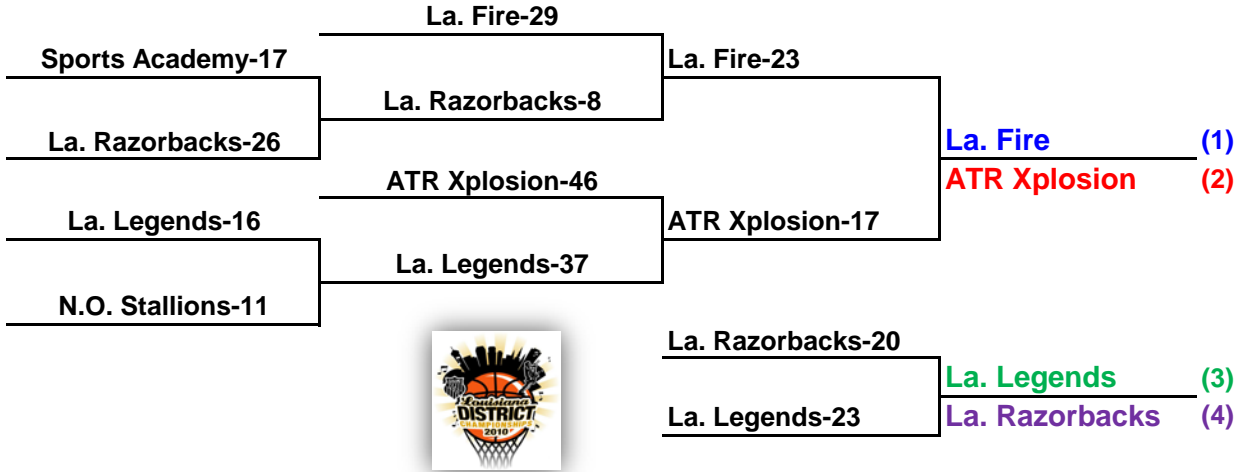

SAAU 2010 Louisiana District Championship 9/u

SAAU 2010 Louisiana District Championship 9/u

| W | | L | | Pool A | | | | W | | L | | Pool B | | | | | |
|---|---|--------------|-----------------------|-------------|-------------|----------------|----|-----|----|--------------|-------------|-----------------------|-------------|----------------|----|-----|----|
| 2 | 0 | A 1 | ATR Xplosion | | | | | | 2 | 0 | B 1 | La. Fire | | | | | |
| 0 | 2 | A 2 | N.O. Stallions | | | | | | 1 | 1 | B 2 | La. Legends | | | | | |
| 1 | 1 | A 3 | Sports Academy | | | | | | 0 | 2 | B 3 | La. Razorbacks | | | | | |
| | | Teams | Date | Time | Site | Results | | | | Teams | Date | Time | Site | Results | | | |
| | | A 1 v A 3 | Sat | 4:00pm | 2 | A 1 | 28 | A 3 | 8 | B 1 v B 3 | Sat | 4:00pm | 1 | B 1 | 39 | B 3 | 11 |
| | | A 2 v A 3 | Sat | Noon | 3 | A 2 | 9 | A 3 | 13 | B 3 v B 2 | Fri | 8:30pm | 3 | B 3 | 15 | B 2 | 40 |
| | | A 1 v A 2 | Fri | 7:30pm | 1 | A 1 | 32 | A 2 | 19 | B 1 v B 2 | Sat | Noon | 4 | B 1 | 23 | B 2 | 19 |

Sites:

- | | |
|--|--|
| <p>1: Site 1 Alario - Main</p> <p>2: Site 2 Alario - Purple</p> <p>3: Site 3 Alario - Green</p> | <p>4: Site 4 Alario - Gold</p> <p>5: Site 5 Alario - Red</p> <p>6: Site 6 Alario - Blue</p> |
|--|--|