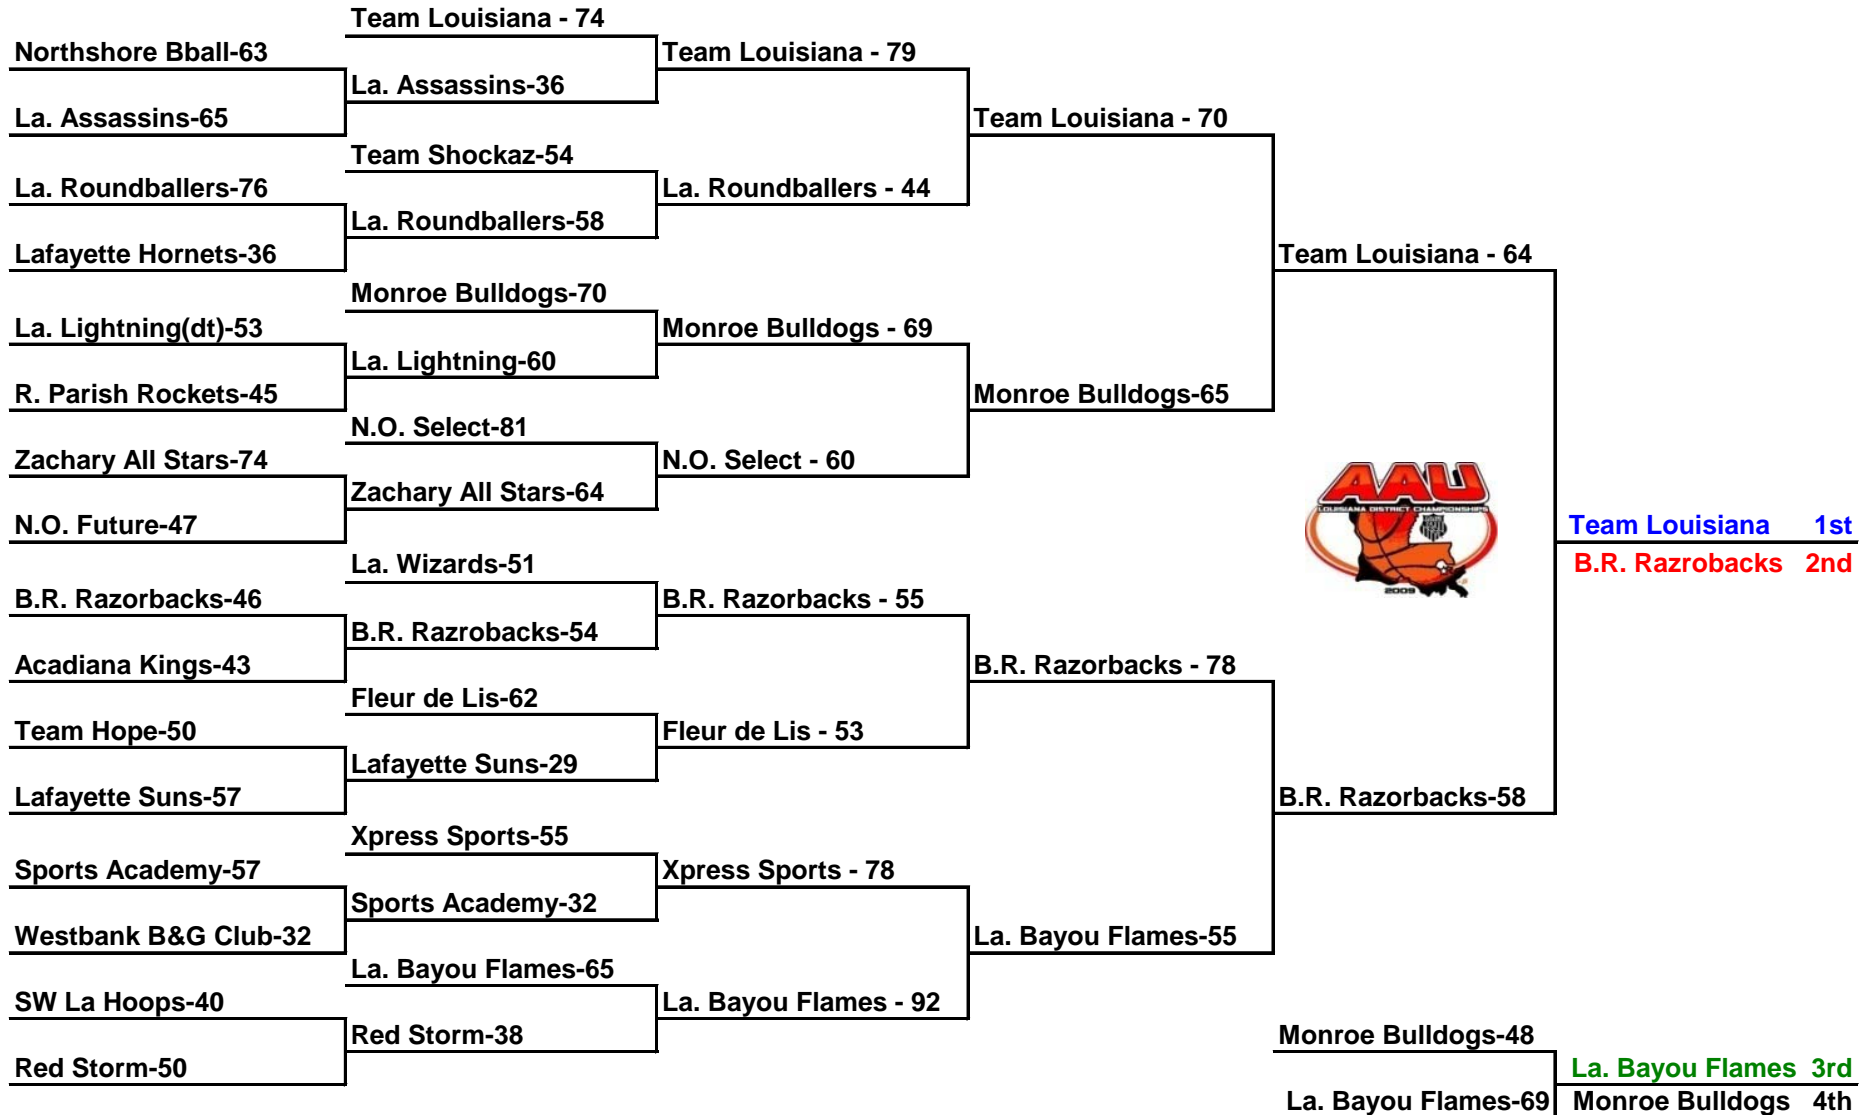

2009 District Championship 16u Bracket Play