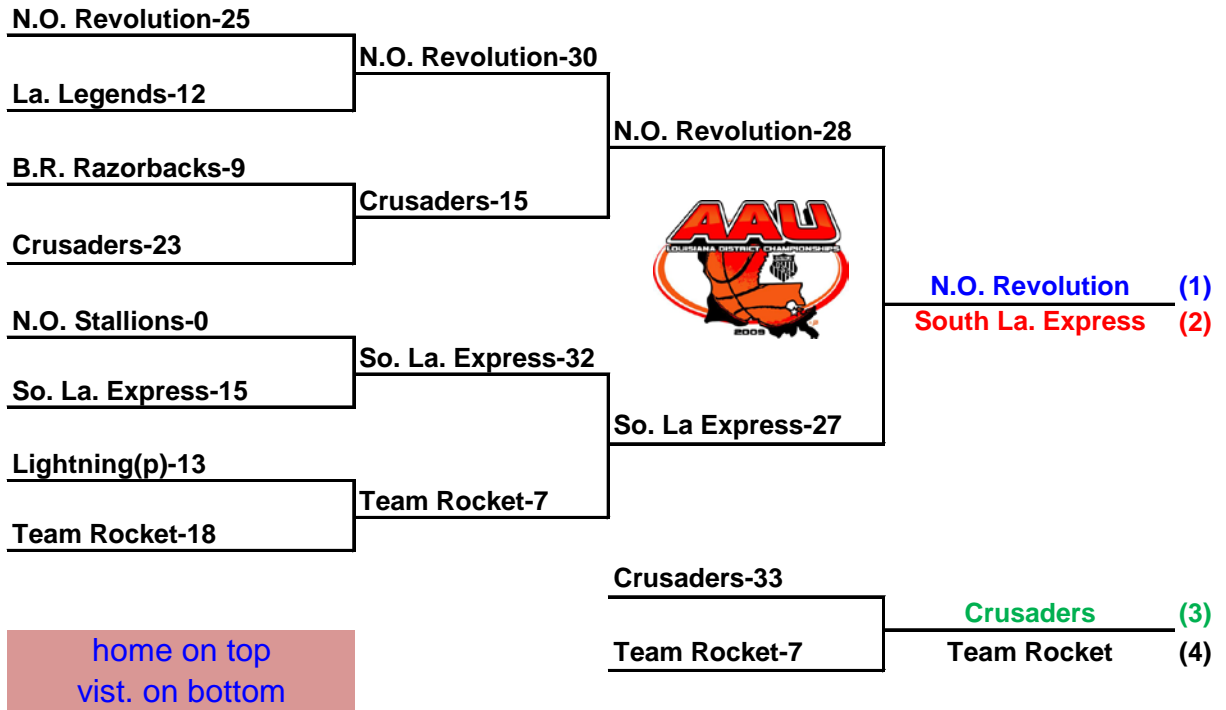

SAAU 2009 Louisiana DISTRICT Championship 9u