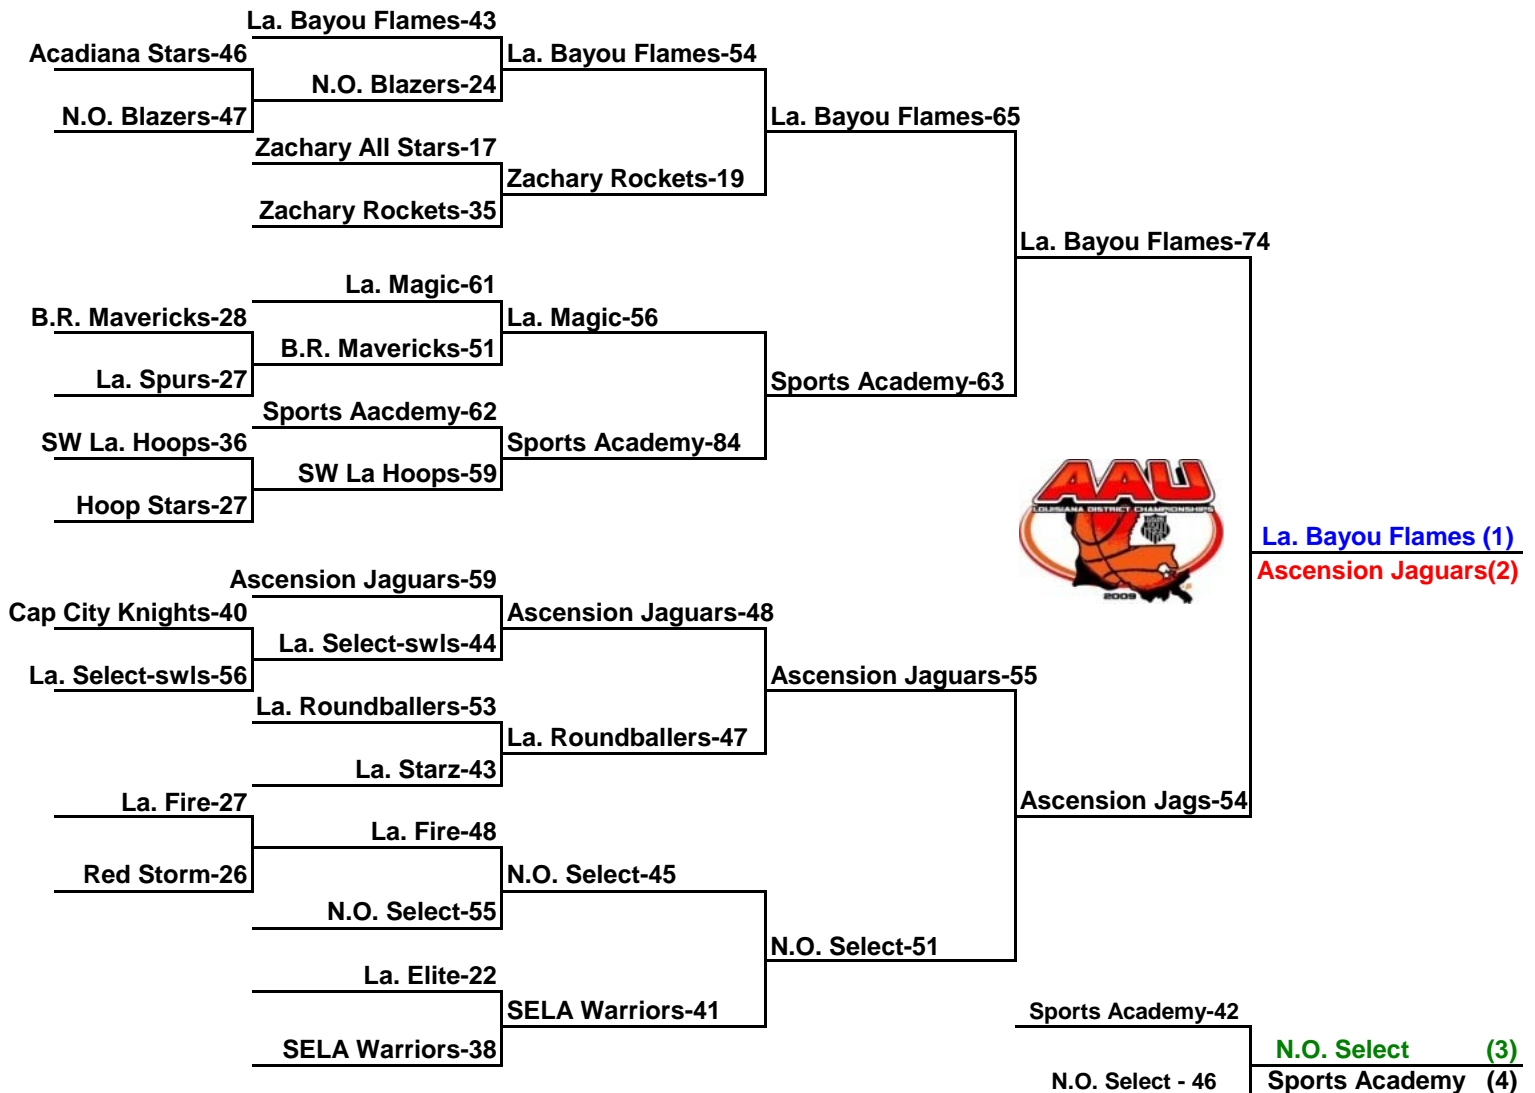

SAAU 2009 Louisiana District Championship 14u