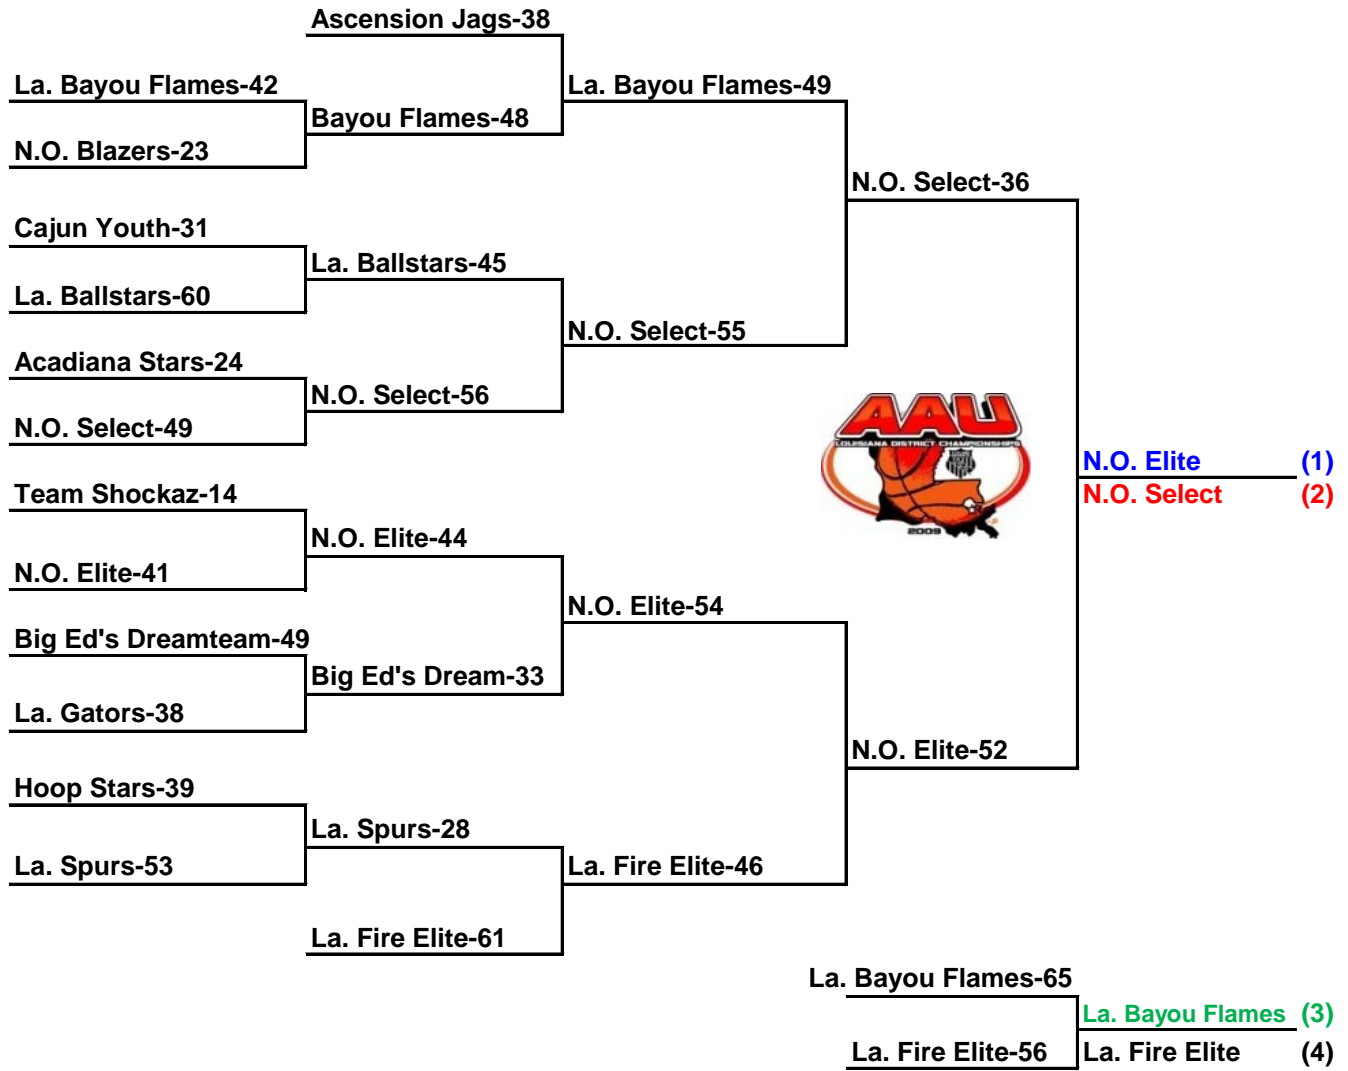

SAAU 2009 Louisiana District Championship 13/u